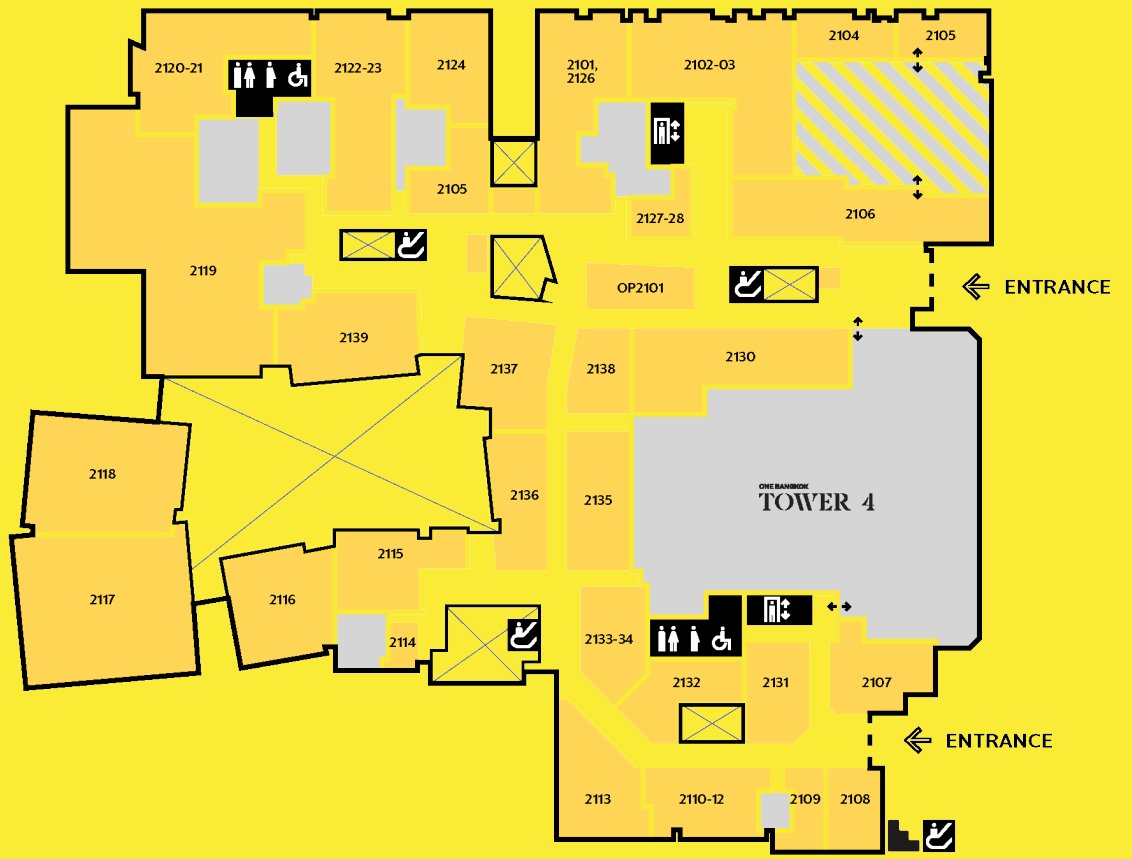

THE STOREYS

BANGKOK HIGH STREET 1

SHOP LIST

Food & Beverage

% ARABICA	2105
BAAN SURIYASAI	2106, 2129
MENSHO TOKYO	2108
KIN ROLL	2109
UNAGI YONDAIME-KIKUKAWA	2110-12
CHONGDEE TEAHOUSE	2114-15
JIM'S TERRACE	2116
STARBUCKS	2118
KANEKO HANNOSUKE	2132
TONKATSU TOKU	2133-34
VE/LA	OP2101

Fashion & Accessories

COACH	2101, 2126
CLUB21	2102-03
CDGCDGCDG	2104
JIM THOMPSON	2116
BOSS	2122-23
LONGINES	2127-28
CLUB LUMINARIES	2130
CLUB 21 COLLECTIBLES	2130
CHATO STUDIO	2135
IRADA	2135
SWATCH	2137

Restroom	Handicap	Drop Off
Unisex	Nursing	Lift
Escalator	Connect To