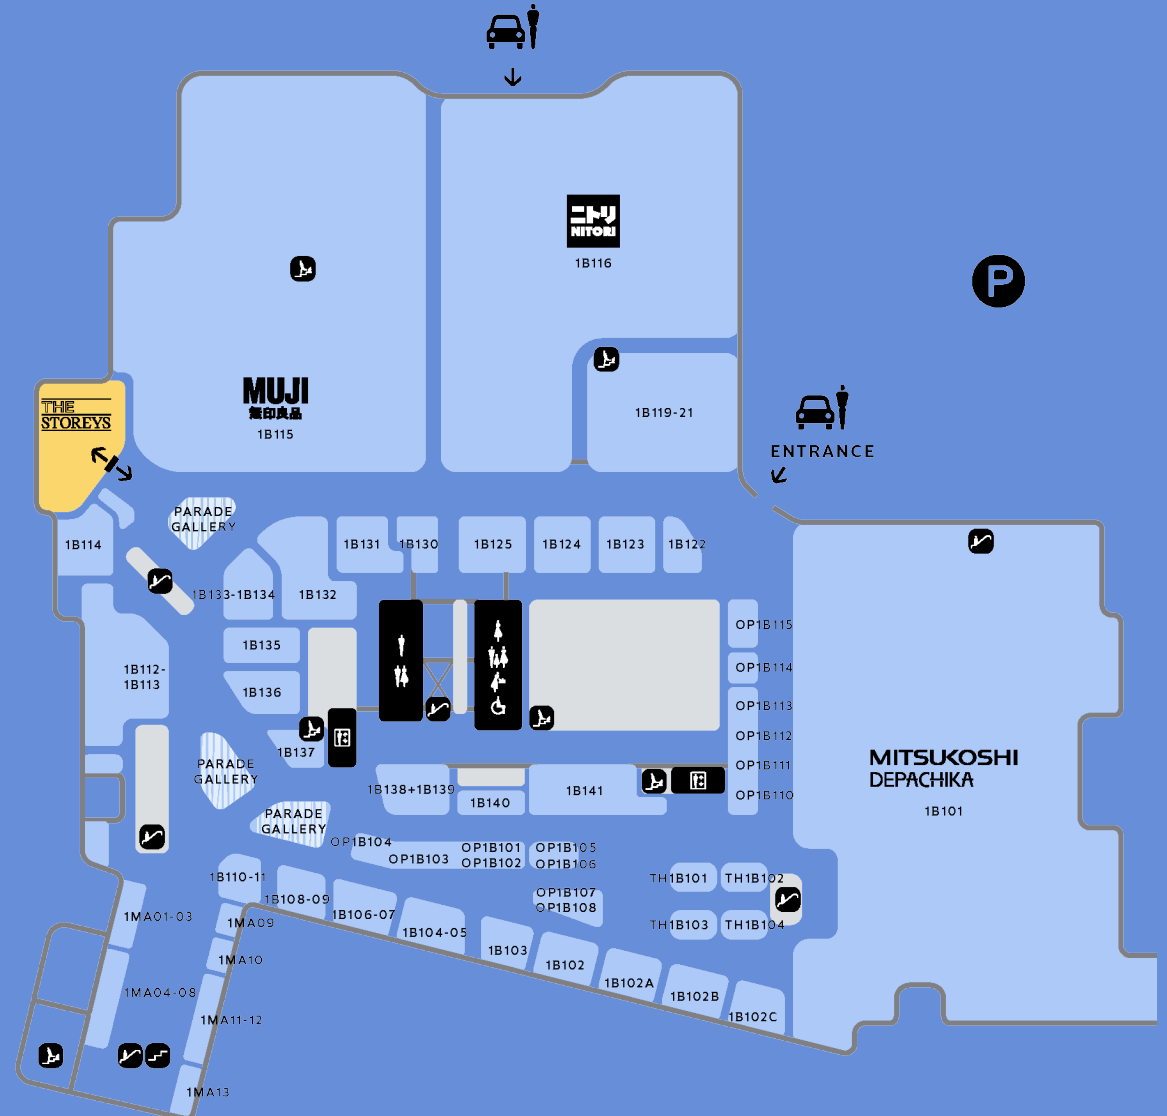

FOOD PARADE B1

SHOP LIST

Food & Beverage

BOON TONG KEE	1B102	STARBUCKS	1B138-39
SAVORY MALATANG	1B102A	BOOST JUICE	1B140
LIM LAO NGOW	1B102B	BREADTALK	1B141
HACHICKEN RAMEN	1B102C	WHITE STORY	OP 1B101-02
THE BIBIMBAB	1B103	ANRI BAKERY	OP 1B103
CAFÉ AMAZON	1B104-05	DAIRY QUEEN	OP 1B104
TIM HORTONS	1B106-07	KAMU KAMU	OP 1B105
RAWMAT COFFEE	1B108-09	GAGA	OP 1B106
HOMEBAKE BY MX	1B110-11	CHATRAMUE	OP 1B107-08
KFC	1B112-13	TP TEA	OP 1B110
ONE TO TWO COFFEE	1B114	LUGGAW	OP 1B111
HAKATA TEMPURA-YAMAYA	1B123	BAKE UPON A TIME	OP 1B112
WOO GOGI	1B124	LITTLE MERMAID	OP 1B113
OOTOYA	1B125	BLENDIES	OP 1B114
MAJI CURRY	1B130	VEGGIE FIRST CAFE	OP 1B115
YAKINIKU LIKE	1B132	PARADE TAKEHOME	TH1B101-04
OISHI BIZTORO	1B133-34		
SWENSEN'S	1B135		
LERTLAOW	1B136		
KOI THÉ	1B137		

Supermarket & Food Hall

MITSUKOSHI DEPACHIKA	1B101	ABSOLUTE BROW	1MA09
BIG C MINI	1MA04-8	ESQUIRE BARBER	1MA11-12
		NAIL IT! TOKYO	1MA13

Beauty & Wellness

Specialty & Lifestyle

MUJI	1B115	GALAXY FLOWER SHOP	1MA10
NITORI	1B116		
TSURUHA	1B119-21		
ITALASIA	1B122		
PURE PHARMACY	1MA01-03		

Bank & Services

- Restroom
- Stair
- Handicap
- Parking
- Family Room
- Escalator
- Lift
- Information
- Nursing
- Drop Off
- Connect To