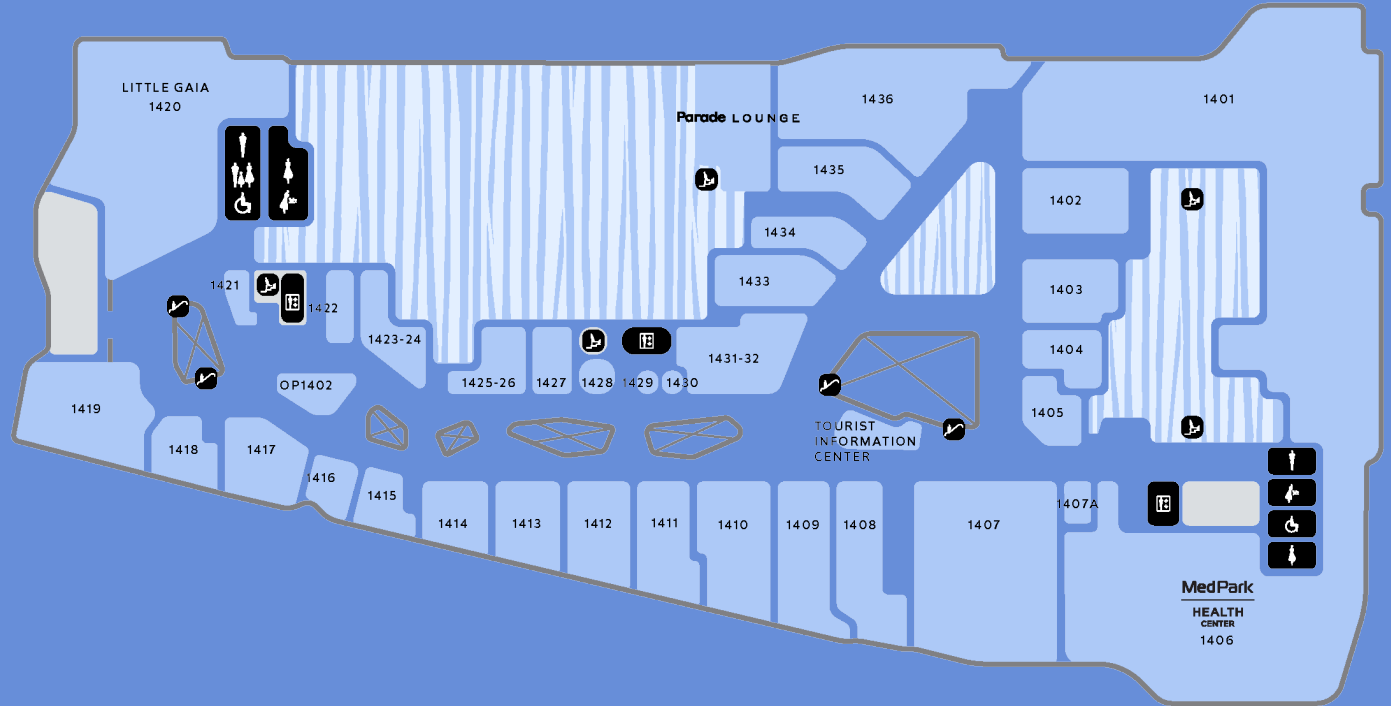

SHOP LIST

Beauty & Wellness

MEDPARK HEALTH-CENTER	1406-7A
V SQUARE CLINIC	1413
THE KLINIQUE	1414
PORNKASEM CLINIC	1417
APEX	1418
SLC CLINIC	1419
L.A.B.X	1421
BLOOM NAIL SPA & EYE-LASH	1422
BANGKOK SMILE-DENTAL CLINIC	1423-24

LITTLE GAIA	1420
-------------	------

- Restroom
- Stair
- Handicap
- Parking
- Family Room
- Escalator
- Lift
- Information
- Nursing
- Drop Off
- Connect To

Parade

ONE PLAYYARD 5

SHOP LIST

Food & Beverage