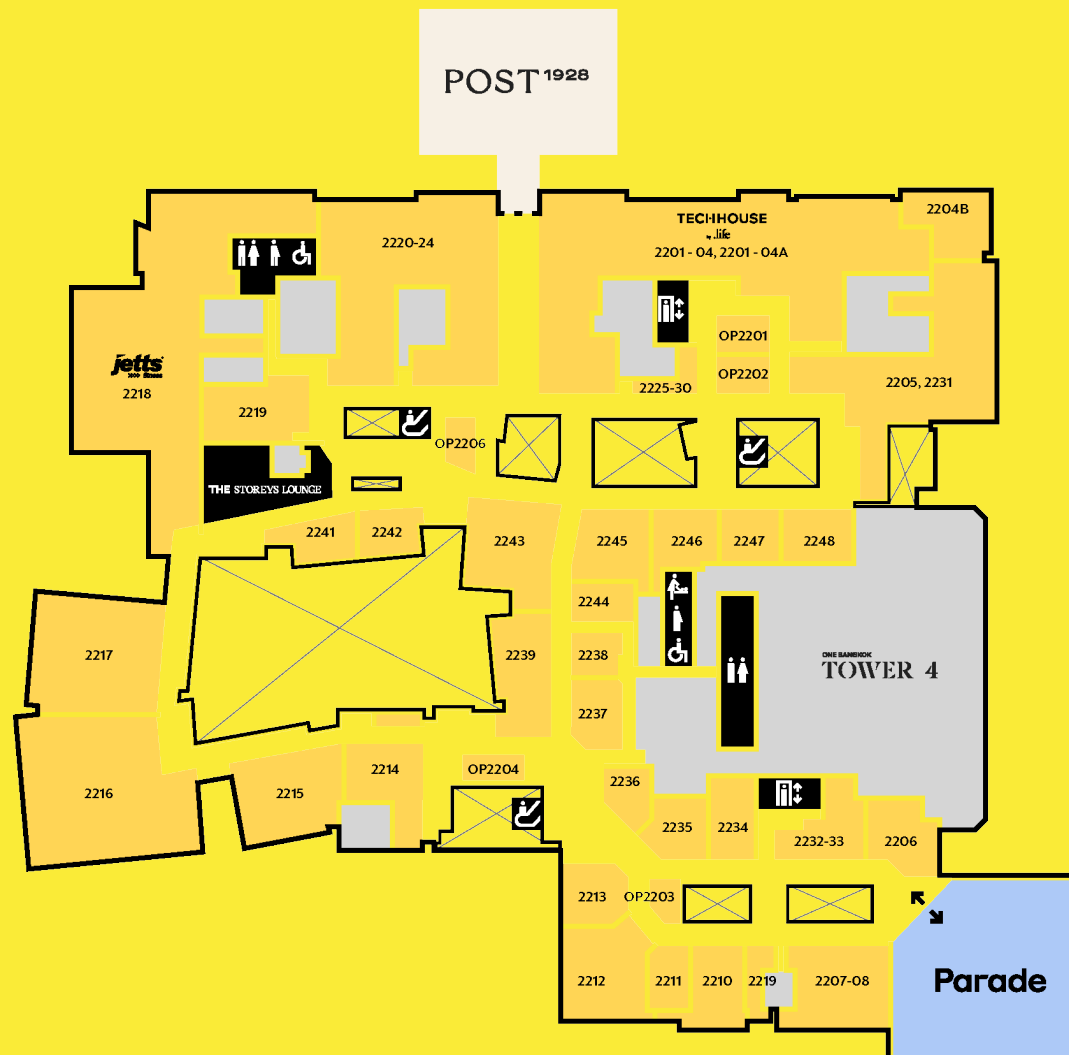

THE STOREYS

BANGKOK URBAN STYLE 2

SHOP LIST

Fashion & Accessories

RIP CURL	2207-08	ACE	2239
CRUMPLER	2209	CALM OUTDOOR	2239
DEUS EX MACHINA	2210	TRNR	2243
SOUP	2211	SEIKO	2243
PRONTO	2213	LUMINOX	2243
R.O.X	2214	TIMBUK2	2244
AMERICAN TOURISTER	2232-33	METICULOUS	2246
CRITICAL SLIDE	2235	REXXROOM	2247
COLE HAAN	2237	WARDROBE MINISTRY	2248
MAKAVELIC	2238		
BLUEDOG276	2239		

Food & Beverage

% ARABICA	2204B

Beauty & Wellness

THANN	2205, 2231
JETTS BLACK 24 HOURS	2218

IT & Gadgets

TECHHOUSE BY .LIFE	2225-30, 2201-4A

Specialty & Lifestyle

KT OPTIC	2206
GOLFTREND	2219
ONLY GOLF	2220-24
YELLOW STUFF	2234
#FR2 GOLF	2236
LE COQ SPORTIF GOLF	2242
GORI OUTDOOR	2245

Restroom	Handicap	Escalator
Unisex	Nursing	Lift
Connect To