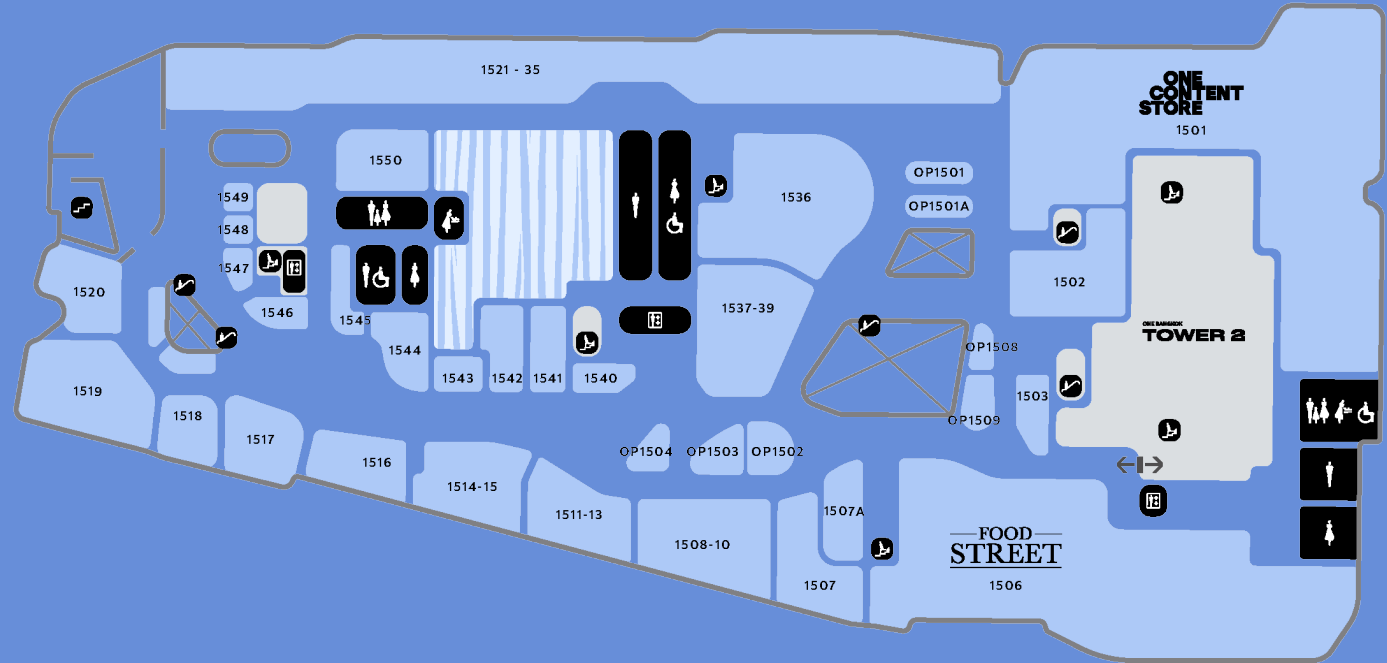

Specialty & Lifestyle

TOY R US	1536
THE LITTLE STORE	1537-39
OPTICANA	1540

Edutainment

ONE CONTENT STORE	1501
ONE ULTRA SCREENS	1502
MINNA BY ASIA - STATIONERY	1541

Beauty & Wellness

MILK KIDS SALON- AND NAILS	1544
----------------------------	------

Supermarket & Food Hall

FOOD STREET	1506
-------------	------

- Restroom
- Stair
- Handicap
- Parking
- Family Room
- Escalator
- Lift
- Information
- Nursing
- Drop Off
- Connect To

Parade

ONE PLAYYARD 6