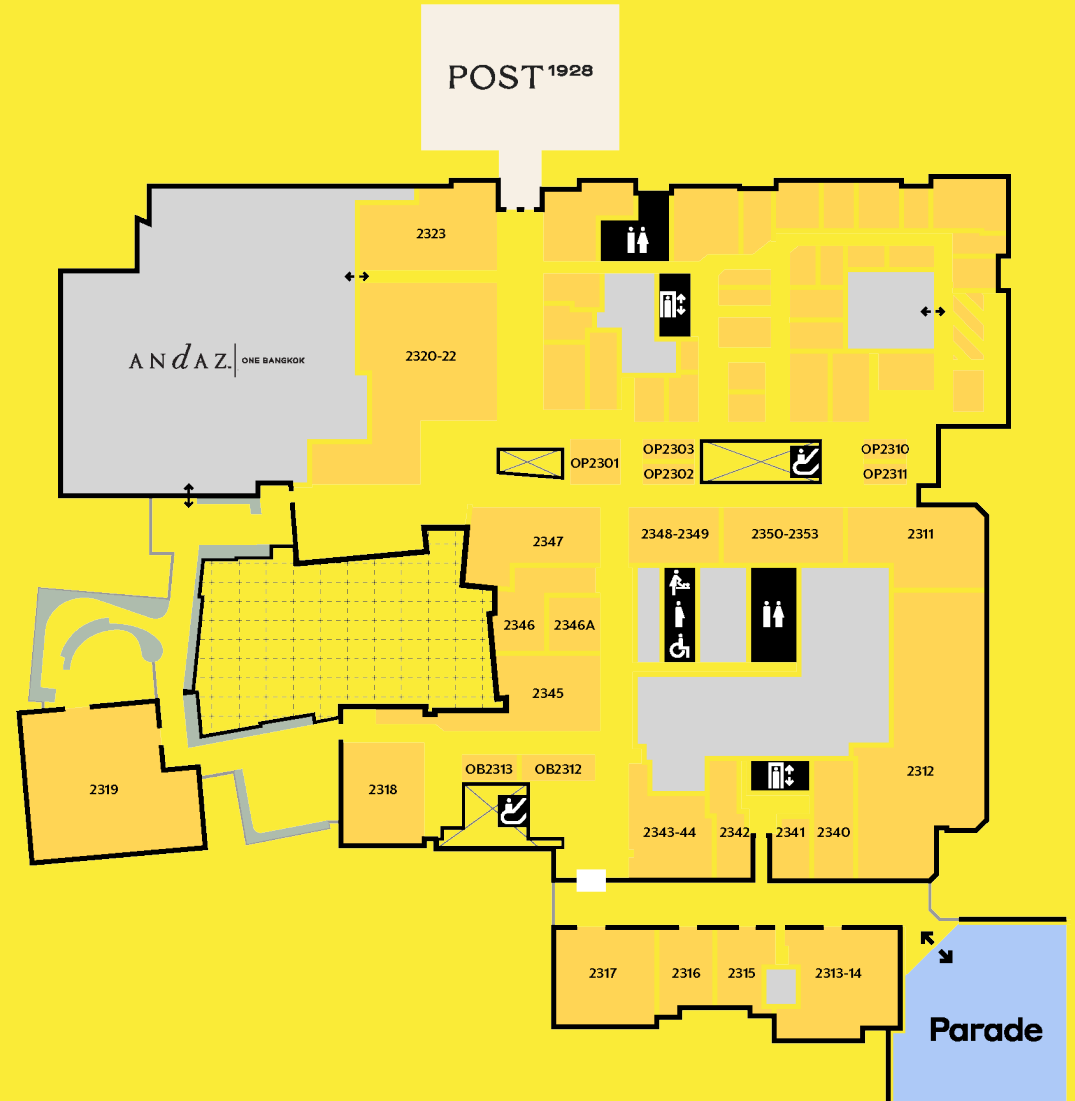

THE STOREYS

BANGKOK WONDER 3

SHOP LIST

Food & Beverage

IZAKAYA HOTELI	2313-14
WOLFGANG'S-STEAKHOUSE	2319
MAN FU YUAN	2320-22
FILLETS	2323
VESSEL-	2342-44
BY THE BARREL	
HOU YUU	2345
BLUE COFFEE -	2346A
URBAN COLLECTIONS	
HYDE & SEEK	2347
THE HOUSE-	2348-49
BRASSERIE	
SAKAE	2350-53

Restroom   Handicap   Escalator

Unisex   Nursing   Lift

Connect To