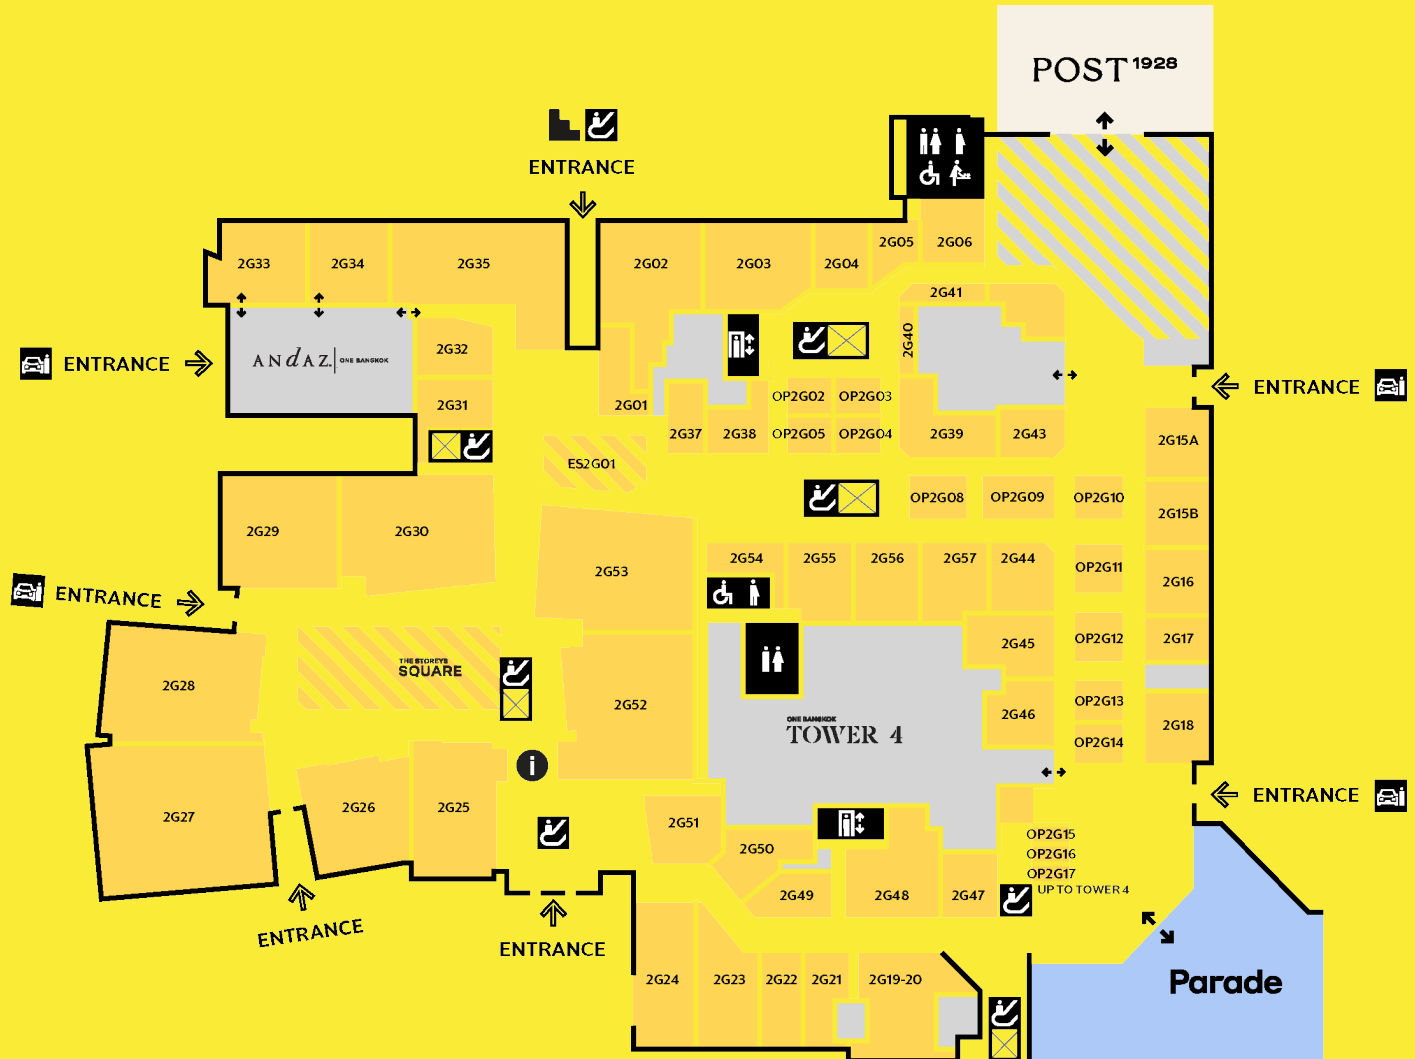

Others

SONIC VOYAGE	2G27
ICONIC YOU	2G30

Beauty & Wellness

ESSENTIALS	2G16
JEAN PAUL GAULTIER	2G17

Bank & Services

YOU SAID NO FLOWERS	OP2G16
---------------------	--------

 Restroom	 Information	 Drop Off
 Unisex	 Handicap	 Nursing
 Escalator	 Stair	 Lift
 Connect To		

THE STOREYS

BANGKOK HIGH STREET 1

SHOP LIST

Food & Beverage

% ARABICA	2105
BAAN SURIYASAI	2106, 2129
MENSHO TOKYO	2108
KIN ROLL	2109
UNAGI YONDAIME-KIKUKAWA	2110-12
CHONGDEE TEAHOUSE	2114-15
JIM'S TERRACE	2116
STARBUCKS	2118
KANEKO HANNOSUKE	2132
TONKATSU TOKU	2133-34
VE/LA	OP2101