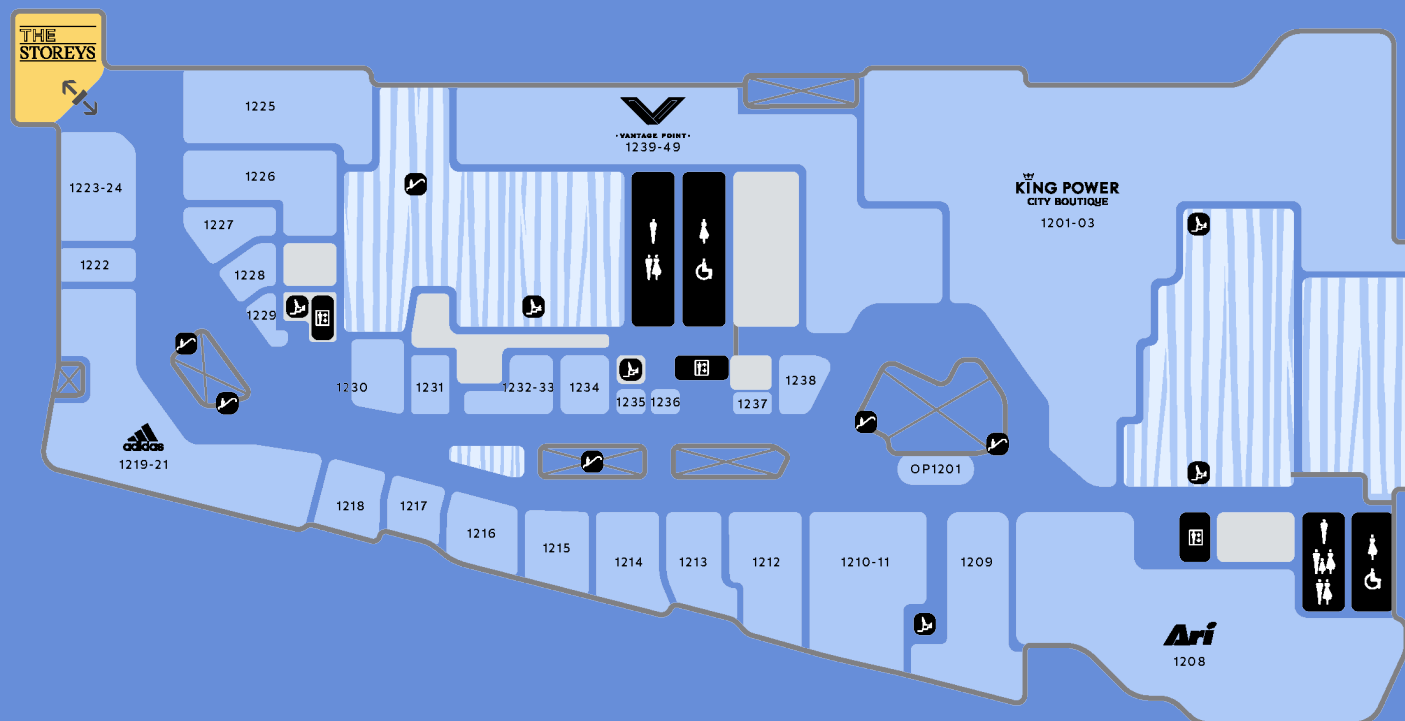

Parade

URBAN ATHLEISURE 2

SHOP LIST

Fashion & Accessories

NEW BALANCE	1213	CONVERSE	1231
QUIKSILVER	1214	BRATPACK	1234
ELEMENT72	1215	TOMS	1235
ADIDAS	1219-21	NATIVE	1236
NEW ERA	1223-24	GARMIN	1237
DICKIES	1227	BURTON	1238
THE ADJECTIVE	1228	SMILEY	OP1201
FJALLRAVEN	1229		
VOLCOM	1230		

Specialty & Lifestyle

KING POWER CITY-BOUTIQUE	1201-03
ARI FOOTBALL STORE	1208
ARI RUNNING STORE	1208
REV RUNNR	1216
SMART TRAVEL	1217
FAIRTEX	1222
THE TRAVEL STORE	1232-33
VANTAGE POINT	1239-40

Food & Beverage

SHAKE SHACK	1210-11
TEMPERED	1212

IT & Gadgets

ISTUDIO BY COPPER-WIRED	1209

- Restroom
- Stair
- Handicap
- Parking
- Family Room
- Escalator
- Lift
- Information
- Nursing
- Drop Off
- Connect To